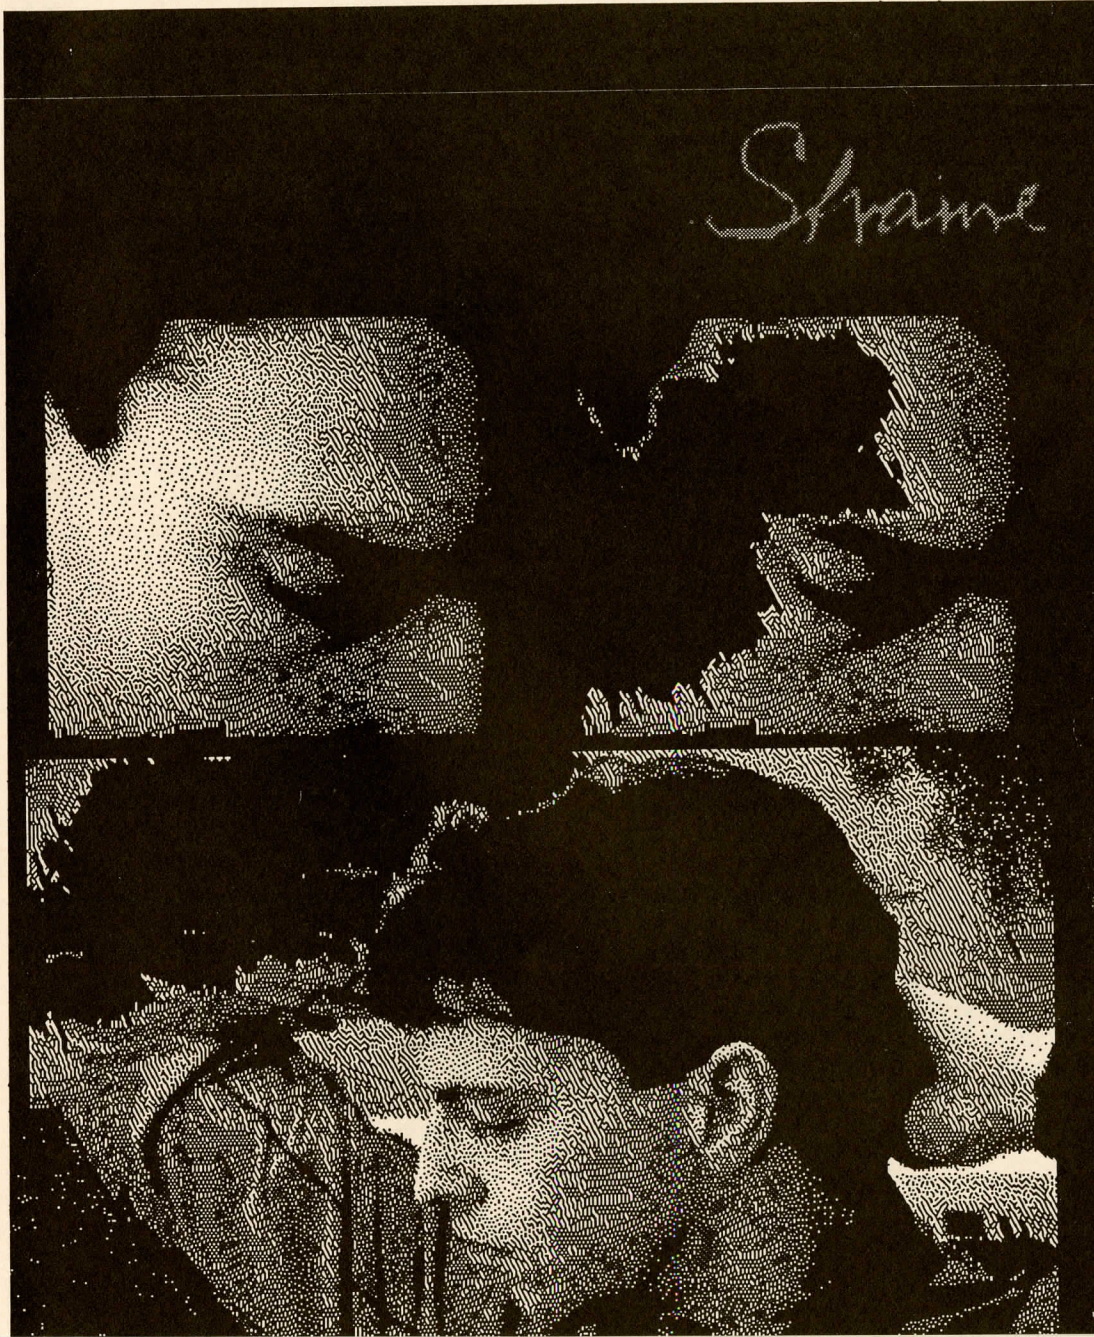

Lights and Shadows

Volume 32 *Lights and Shadows* Volume 32

Article 16

1988

Shame

Kevin Clark

Follow this and additional works at: <https://ir.una.edu/lightsandshadows>

Part of the [Printmaking Commons](#)

Recommended Citation

Clark, K. (1988). Shame. *Lights and Shadows*, 32 (1). Retrieved from <https://ir.una.edu/lightsandshadows/vol32/iss1/16>

This Graphic Illustration is brought to you for free and open access by UNA Scholarly Repository. It has been accepted for inclusion in *Lights and Shadows* by an authorized editor of UNA Scholarly Repository. For more information, please contact jpate1@una.edu.