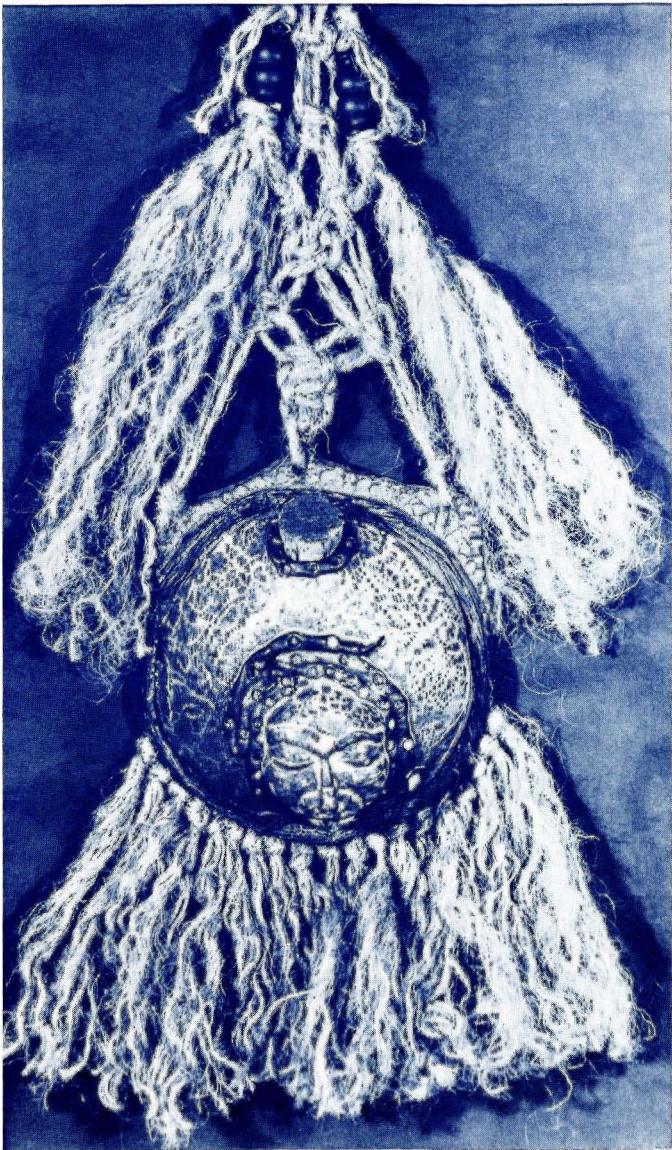

## Wine Off the Wall

Elane Holland

Follow this and additional works at: <https://ir.una.edu/lightsandshadows>

Part of the [Sculpture Commons](#)

---

### Recommended Citation

Holland, E. (1979). Wine Off the Wall. *Lights and Shadows*, 23 (1). Retrieved from <https://ir.una.edu/lightsandshadows/vol23/iss1/21>

This Graphic Illustration is brought to you for free and open access by UNA Scholarly Repository. It has been accepted for inclusion in Lights and Shadows by an authorized editor of UNA Scholarly Repository. For more information, please contact [jpate1@una.edu](mailto:jpate1@una.edu).

**Wine Off the Wall**  
 8" x 16"  
 Elane Holland  
 First Place Sculpture

hs